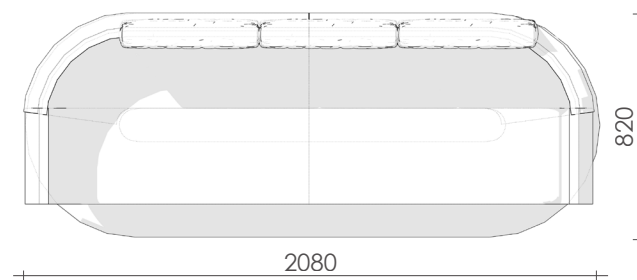

*All Dimensions are in MM.

Type C
Furniture 5
Sofa Seating

Type : Loose Furniture
LS_TR_15

Front Elevation

Side Elevation

Plan

*All Dimensions are in MM.

Type C
Furniture 6
Study Table

Type : Loose Furniture
LS_TR_16

Front Elevation

Side Elevation

Plan

*All Dimensions are in MM.

Type : Loose Furniture
LS_TR_17

Type C
Furniture 7
Wardrobe

Front Elevation