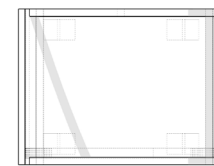

Type A
Furniture 2-3
**Pantry Unit with Display/
Dressing Pouffe**

Front Elevation

380

Plan

550

430

*All Dimensions are in MM.

Type : Loose Furniture
LS_TR_02
LS_TR_03

Plan

*All Dimensions are in MM.

Type : Loose Furniture
LS_TR_05
LS_TR_06

Type A
Furniture 5-6
Side Table / Corner Table

Wood Veneer

*All Dimensions are in MM.

Lime Based
Plaster

Theme based
Wallpaper