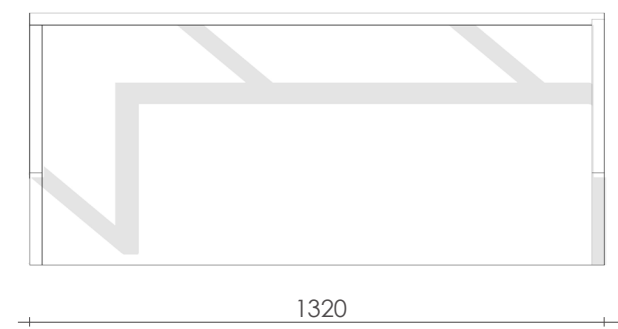

Plan

*All Dimensions are in MM.

Type : Loose Furniture
LS_TR_05
LS_TR_06

Type A
Furniture 5-6
Side Table / Corner Table

Wood Veneer

*All Dimensions are in MM.

Lime Based
Plaster

Theme based
Wallpaper