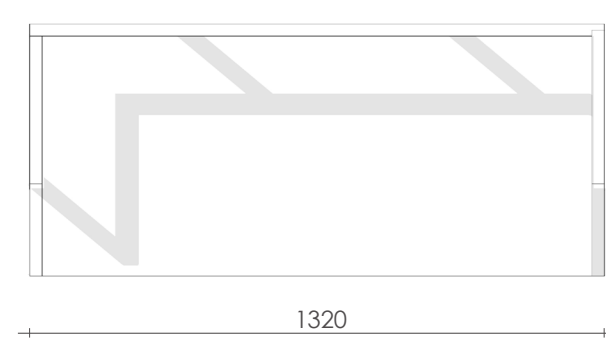

*All Dimensions are in MM.

Type B
Furniture 2
Luggage Unit

Type : Loose Furniture
LS_TR_04

Front Elevation

Side Elevation

Plan

*All Dimensions are in MM.

Type : Loose Furniture
LS_TR_07
LS_TR_08