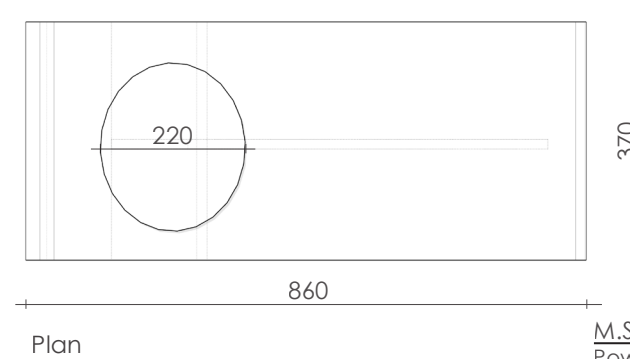

Type B
Furniture 3-4
**Pantry cum Dressing Unit /
Dressing Pouffe**

Plan

*All Dimensions are in MM.

Type B
Furniture 5
Side Table

Fermented Glass Mosaic

M.S.
Powder Coated
Ghana Teak
Solid Wood

*All Dimensions are in MM.