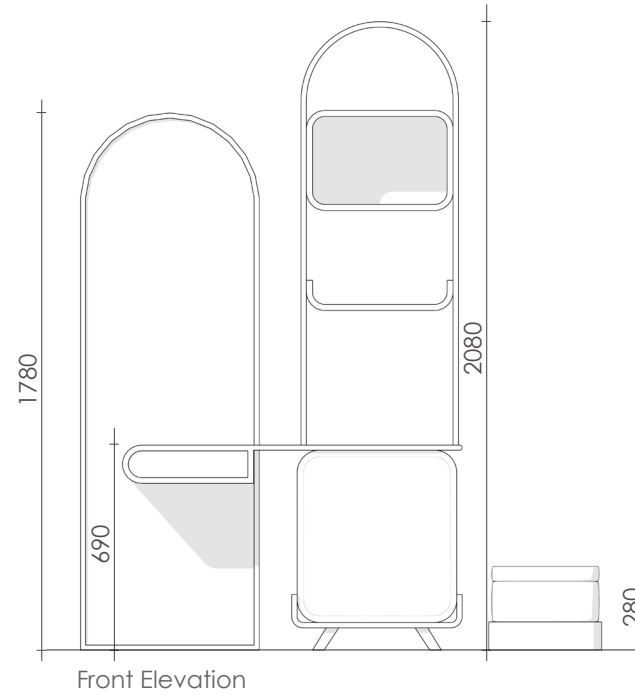

*All Dimensions are in MM.

Type B
Furniture 2
Luggage Unit

Type : Loose Furniture
LS_TR_04

Front Elevation

Side Elevation

Plan

*All Dimensions are in MM.

Type : Loose Furniture
LS_TR_07
LS_TR_08

Type B
Furniture 3-4
**Pantry cum Dressing Unit /
Dressing Pouffe**

Plan

*All Dimensions are in MM.

Type B
Furniture 5
Side Table

Fermented Glass Mosaic

M.S.
Powder Coated
Ghana Teak
Solid Wood

*All Dimensions are in MM.