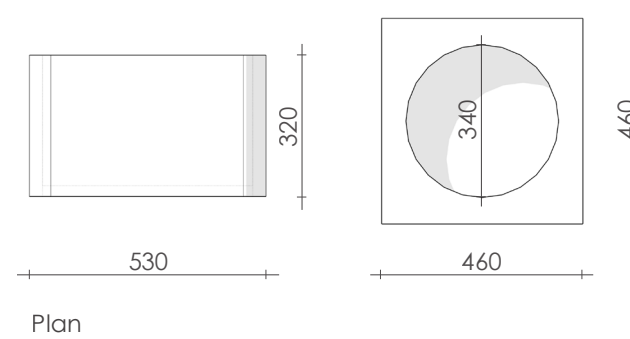

Plan

*All Dimensions are in MM.

Type : Loose Furniture
LS_TR_05
LS_TR_06

Type A
Furniture 5-6
Side Table / Corner Table

Wood Veneer

*All Dimensions are in MM.

Lime Based
Plaster

Theme based
Wallpaper