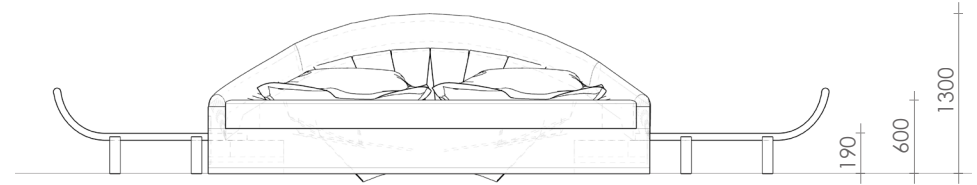

Type C
Furniture 1
Bed / Side Table

Type : Loose Furniture
LS_TR_10
LS_TR_11

Front Elevation