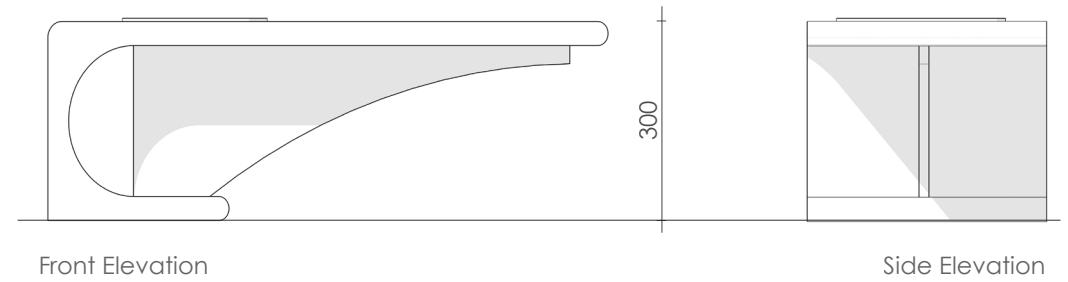

*All Dimensions are in MM.

Type B
Furniture 2
Luggage Unit

Type : Loose Furniture
LS_TR_04

Front Elevation

Side Elevation

Plan

*All Dimensions are in MM.

Type : Loose Furniture
LS_TR_07
LS_TR_08

Type B
Furniture 3-4
**Pantry cum Dressing Unit /
Dressing Pouffe**

Plan

*All Dimensions are in MM.

Type B
Furniture 5
Side Table

Fermented Glass Mosaic

M.S.
Powder Coated
Ghana Teak
Solid Wood

*All Dimensions are in MM.

Cottage
Type C-01

Cottage
Type C-02

Type C
Furniture 1
Bed / Side Table

Type : Loose Furniture
LS_TR_10
LS_TR_11

Front Elevation

Plan

Ghana Teak
Solid Wood

White Ash
Solid Wood