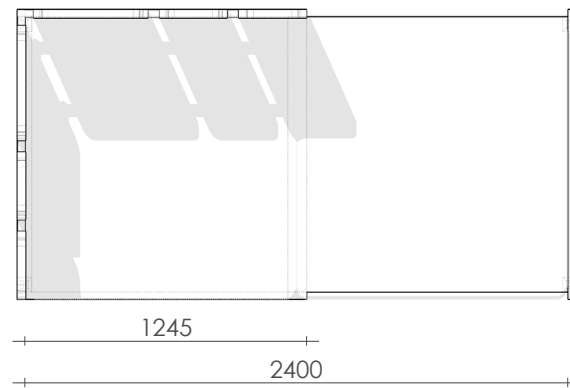

Type : Loose Furniture
LS_TR_01

Type B
Furniture 1
Sofa cum Bed

Plan

*All Dimensions are in MM.