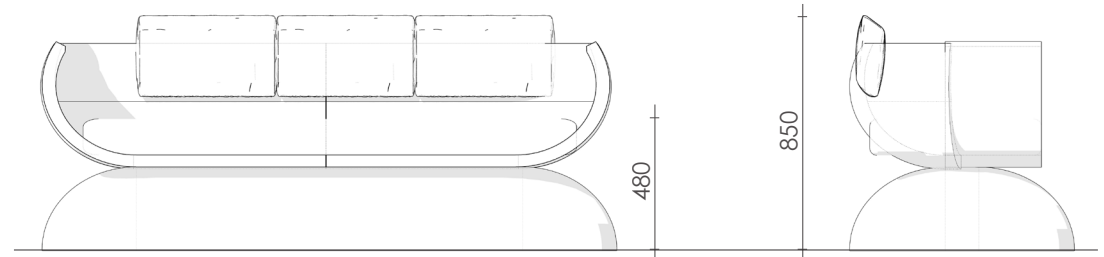

*All Dimensions are in MM.

Type C
Furniture 2-3
Lounge Chair / Center Table

Type : Loose Furniture
LS_TR_12
LS_TR_13

*All Dimensions are in MM.

Type C
Furniture 4
Study Chair

Type : Loose Furniture
LS_TR_14

*All Dimensions are in MM.

Type C
Furniture 5
Sofa Seating

Type : Loose Furniture
LS_TR_15

Front Elevation

Side Elevation

Plan

*All Dimensions are in MM.

Type C
Furniture 6
Study Table