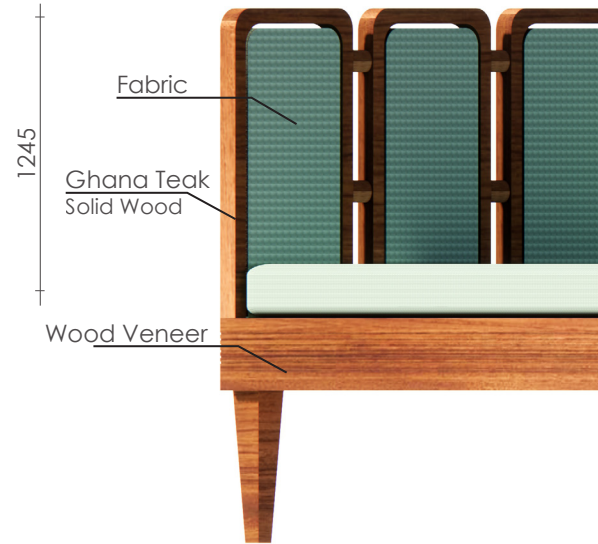

Bathroom

Wardrobe

Side Table

Granite Cladding

Bed

Sofa cum Bed

Cottage
Type B-01

Mirror

Luggage Unit

Pantry Unit with Display

Cottage
Type B-02

Type : Loose Furniture
LS_TR_01

Type B
Furniture 1
Sofa cum Bed

Front Elevation

Side Elevation

Plan

*All Dimensions are in MM.

Type B
Furniture 2
Luggage Unit

Type : Loose Furniture
LS_TR_04

Front Elevation

Side Elevation

Plan

*All Dimensions are in MM.

Type : Loose Furniture
LS_TR_07
LS_TR_08