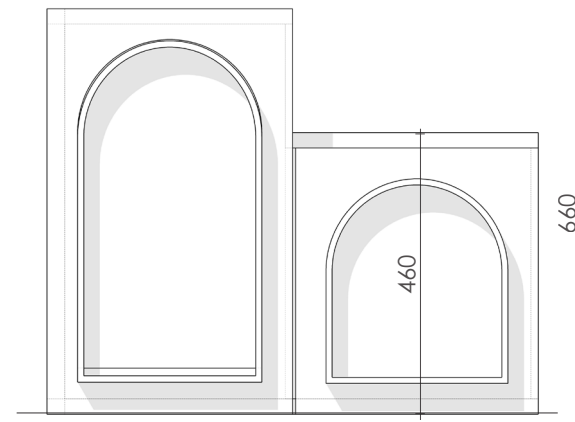

*All Dimensions are in MM.

Type C
Furniture 5
Sofa Seating

Type : Loose Furniture
LS_TR_15

Front Elevation

Side Elevation

Plan

*All Dimensions are in MM.

Type C
Furniture 6
Study Table

Type : Loose Furniture
LS_TR_16

Front Elevation

Side Elevation

Plan

*All Dimensions are in MM.

Type : Loose Furniture
LS_TR_17

Type C
Furniture 7
Wardrobe

Front Elevation

Plan

*All Dimensions are in MM.

Type C
Furniture 8
Pantry Unit

Front Elevation

Plan

*All Dimensions are in MM.

Wood Veneer

Cane