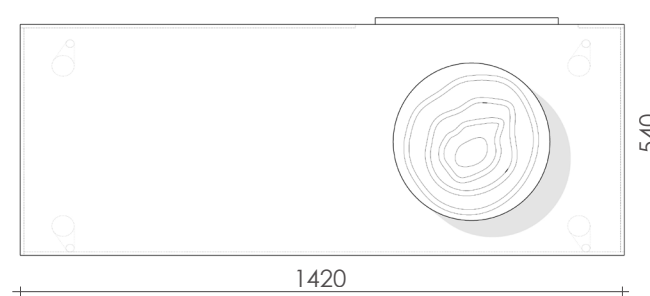

Plan

*All Dimensions are in MM.