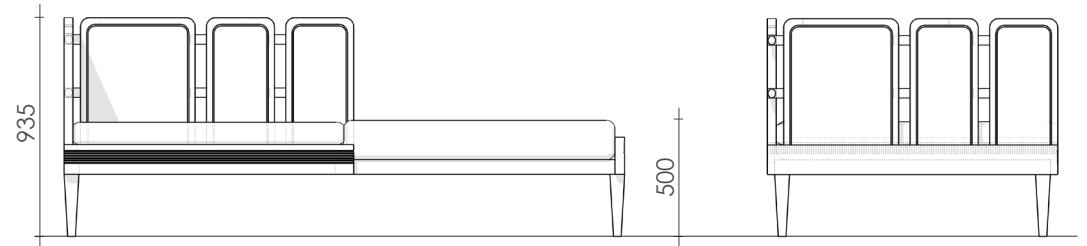

Luggage Unit

Pantry Unit with Display

Cottage
Type B-02

Type : Loose Furniture
LS_TR_01

Type B
Furniture 1
Sofa cum Bed

Front Elevation

Side Elevation

Plan

*All Dimensions are in MM.

Type B
Furniture 2
Luggage Unit

Type : Loose Furniture
LS_TR_04

Front Elevation

Side Elevation

Plan

*All Dimensions are in MM.

Type : Loose Furniture
LS_TR_07
LS_TR_08