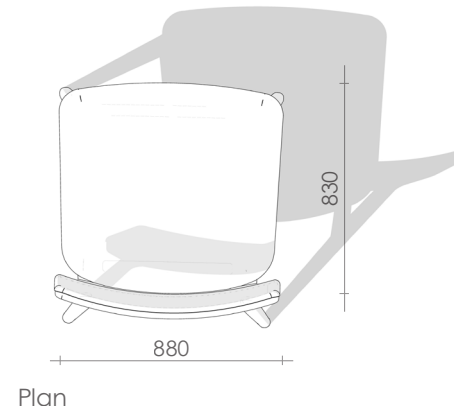

*All Dimensions are in MM.

Type C
Furniture 2-3
Lounge Chair / Center Table

Type : Loose Furniture
LS_TR_12
LS_TR_13

*All Dimensions are in MM.

Type C
Furniture 4
Study Chair

Type : Loose Furniture
LS_TR_14

*All Dimensions are in MM.

Type C
Furniture 5
Sofa Seating

Type : Loose Furniture
LS_TR_15

Front Elevation

Side Elevation

Plan

*All Dimensions are in MM.

Type C
Furniture 6
Study Table