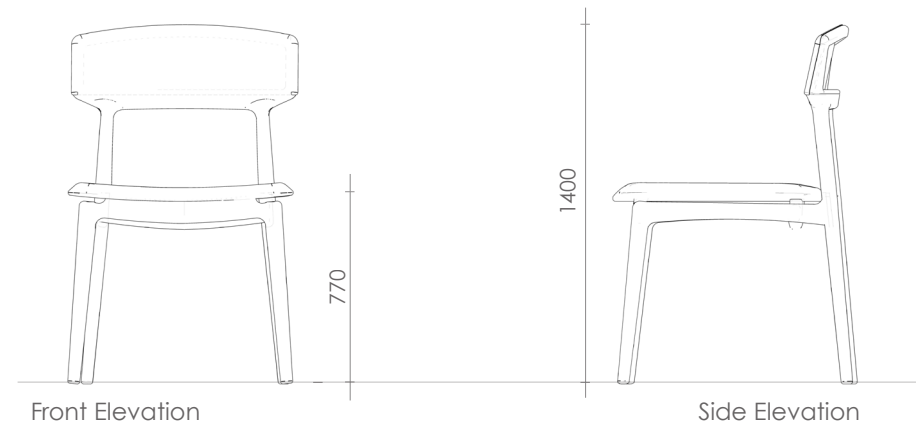

*All Dimensions are in MM.

Type C
Furniture 2-3
Lounge Chair / Center Table

Type : Loose Furniture
LS_TR_12
LS_TR_13

*All Dimensions are in MM.

Type C
Furniture 4
Study Chair

Type : Loose Furniture
LS_TR_14

*All Dimensions are in MM.

Type C
Furniture 5
Sofa Seating

Type : Loose Furniture
LS_TR_15

Front Elevation

Side Elevation

Plan

*All Dimensions are in MM.

Type C
Furniture 6
Study Table