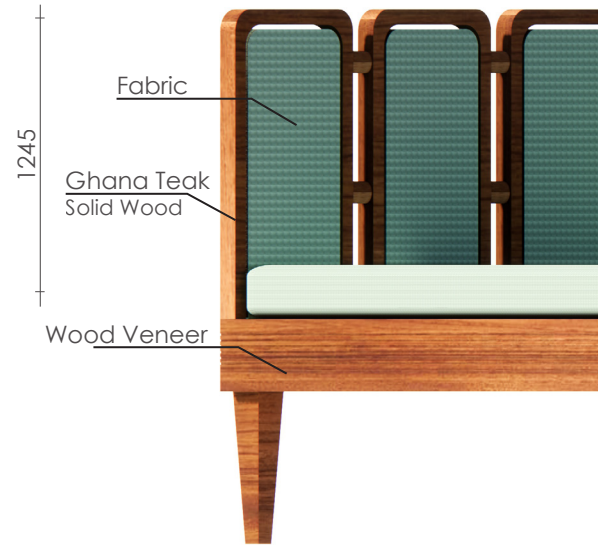

923, Shivalik Shilp, Iscon Cross Road, Bopal Ambli Road,
Ahmedabad

Cottage
Type A-01

Cottage
Type A-02

Cottage
Type A-03

Type A
Furniture 1
Sofa cum Bed

Type : Loose Furniture
LS_TR_01

*All Dimensions are in MM.