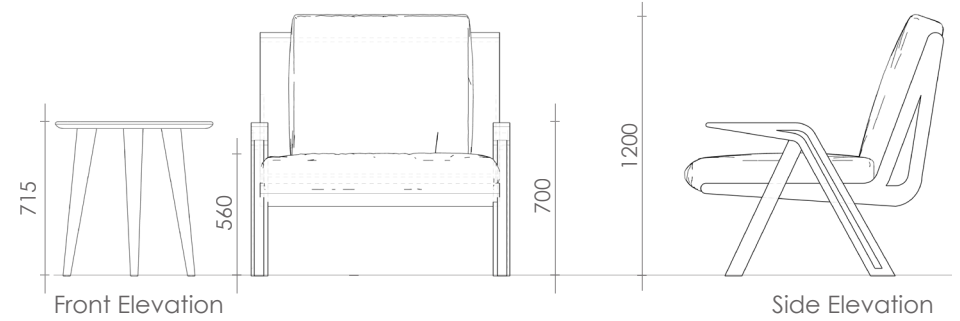

Type B
Furniture 3-4
**Pantry cum Dressing Unit /
Dressing Pouffe**

Plan

*All Dimensions are in MM.

Type B
Furniture 5
Side Table

Fermented Glass Mosaic

M.S.
Powder Coated
Ghana Teak
Solid Wood

*All Dimensions are in MM.

Cottage
Type C-01

Cottage
Type C-02

Type C
Furniture 1
Bed / Side Table

Type : Loose Furniture
LS_TR_10
LS_TR_11

Front Elevation

Plan

Ghana Teak
Solid Wood

White Ash
Solid Wood

*All Dimensions are in MM.

Type C
Furniture 2-3
Lounge Chair / Center Table

Type : Loose Furniture
LS_TR_12
LS_TR_13

*All Dimensions are in MM.

Type C
Furniture 4
Study Chair

Type : Loose Furniture
LS_TR_14