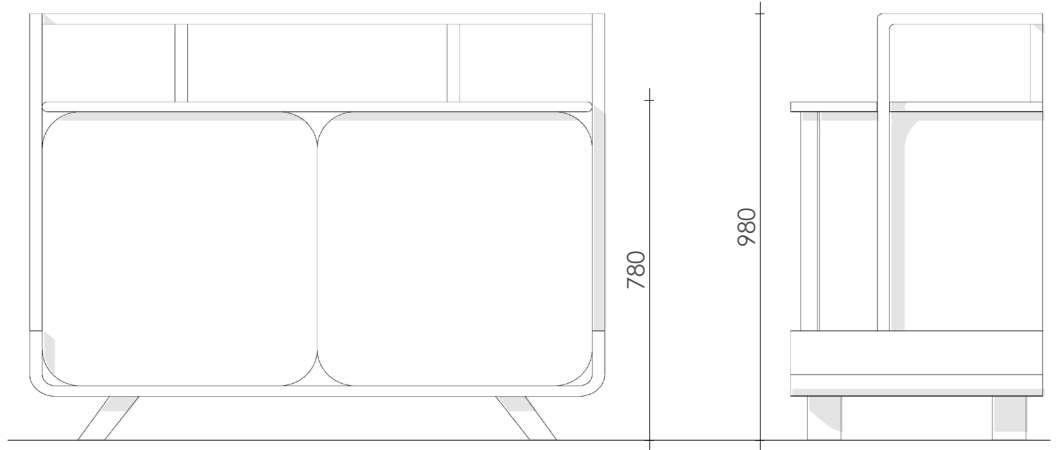

Type : Loose Furniture
LS_TR_04

Front Elevation

Side Elevation