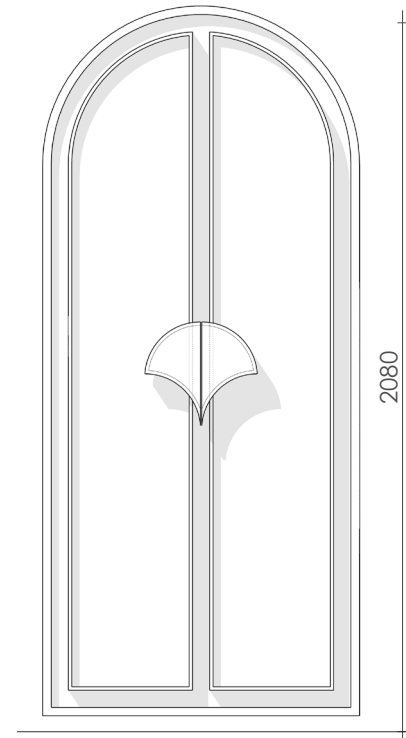

*All Dimensions are in MM.

Type C
Furniture 5
Sofa Seating

Type : Loose Furniture
LS_TR_15

Front Elevation

Side Elevation

Plan

*All Dimensions are in MM.

Type C
Furniture 6
Study Table

Type : Loose Furniture
LS_TR_16

Front Elevation

Side Elevation

Plan

*All Dimensions are in MM.

Type : Loose Furniture
LS_TR_17

Type C
Furniture 7
Wardrobe

Front Elevation

Plan

*All Dimensions are in MM.

Type C
Furniture 8
Pantry Unit

Front Elevation

Plan

*All Dimensions are in MM.

Wood Veneer

Cane