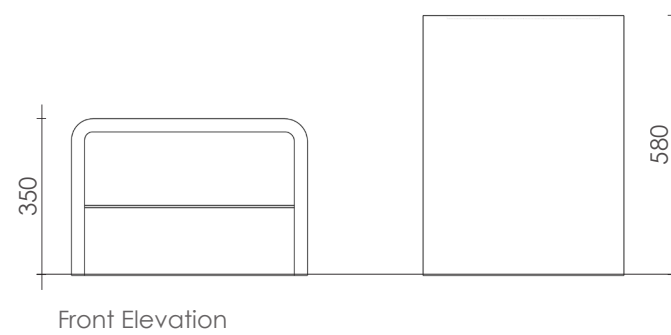

Plan

*All Dimensions are in MM.

Type : Loose Furniture
LS_TR_05
LS_TR_06

Type A
Furniture 5-6
Side Table / Corner Table

Wood Veneer

*All Dimensions are in MM.

Lime Based
Plaster

Theme based
Wallpaper