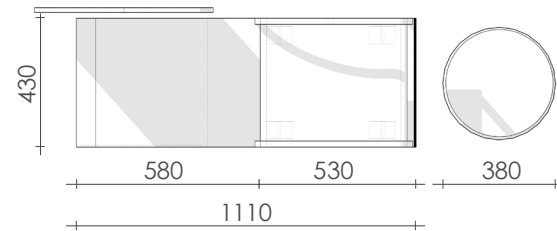

*All Dimensions are in MM.

Type B
Furniture 2
Luggage Unit

Type : Loose Furniture
LS_TR_04

Front Elevation

Side Elevation

Plan

*All Dimensions are in MM.

Type : Loose Furniture
LS_TR_07
LS_TR_08

Type B
Furniture 3-4
**Pantry cum Dressing Unit /
Dressing Pouffe**

Plan

*All Dimensions are in MM.

Type B
Furniture 5
Side Table

Fermented Glass Mosaic

M.S.
Powder Coated
Ghana Teak
Solid Wood

*All Dimensions are in MM.