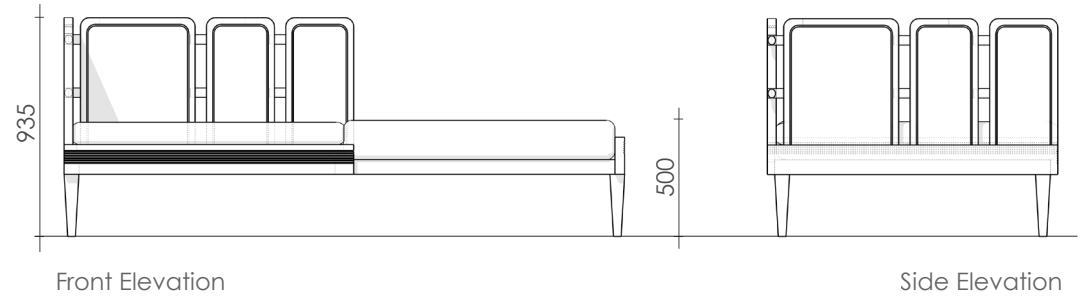

923, Shivalik Shilp, Iscon Cross Road, Bopal Ambli Road,
Ahmedabad

Cottage
Type A-01

Cottage
Type A-02

Cottage
Type A-03

Type A
Furniture 1
Sofa cum Bed

Type : Loose Furniture
LS_TR_01

*All Dimensions are in MM.

Type A
Furniture 2-3
**Pantry Unit with Display/
Dressing Pouffe**

Front Elevation

380

Plan

550

430

*All Dimensions are in MM.

Type : Loose Furniture
LS_TR_02
LS_TR_03