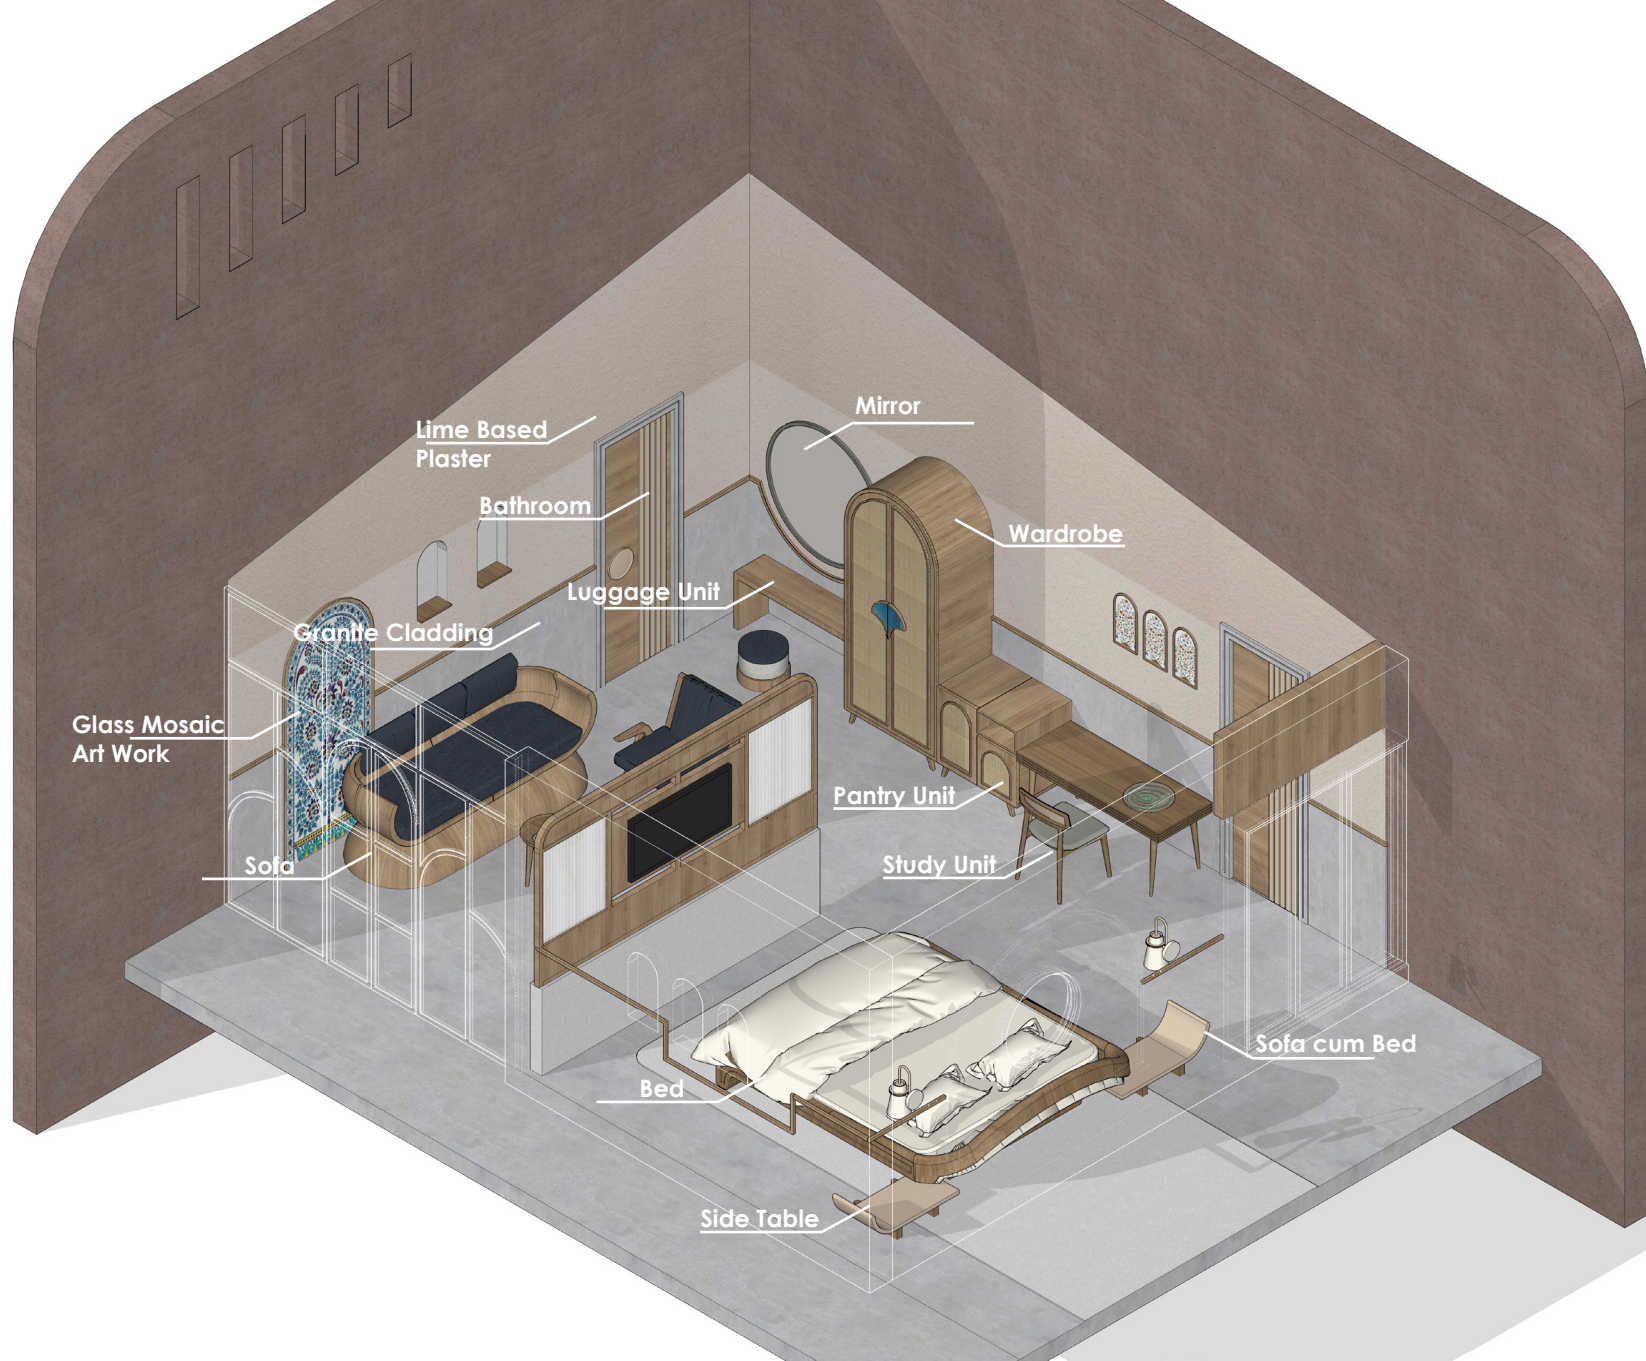

Bathroom

Wardrobe

Side Table

Granite Cladding

Bed

Sofa cum Bed

Cottage
Type B-01

Mirror

Type B
Furniture 3-4
**Pantry cum Dressing Unit /
Dressing Pouffe**

Plan

*All Dimensions are in MM.

Type B
Furniture 5
Side Table

Fermented Glass Mosaic

M.S.
Powder Coated
Ghana Teak
Solid Wood

*All Dimensions are in MM.

Cottage
Type C-01

Cottage
Type C-02

Type C
Furniture 1
Bed / Side Table

Type : Loose Furniture
LS_TR_10
LS_TR_11

Front Elevation

Plan

Ghana Teak
Solid Wood

White Ash
Solid Wood