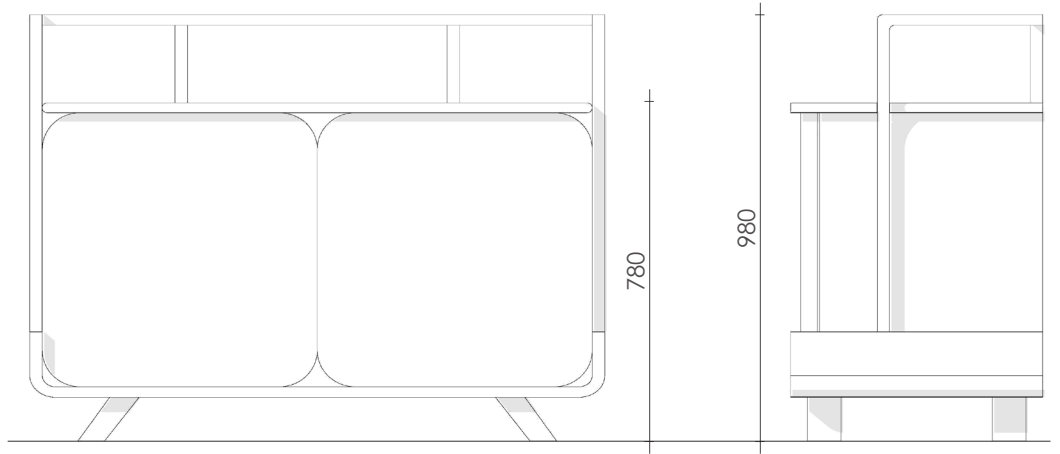

Luggage Unit

Pantry Unit with Display

Cottage
Type B-02

Type : Loose Furniture
LS_TR_01

Type B
Furniture 1
Sofa cum Bed

Front Elevation

Side Elevation

Plan

*All Dimensions are in MM.

Type B
Furniture 2
Luggage Unit

Type : Loose Furniture
LS_TR_04

Front Elevation

Side Elevation

Plan

*All Dimensions are in MM.

Type : Loose Furniture
LS_TR_07
LS_TR_08