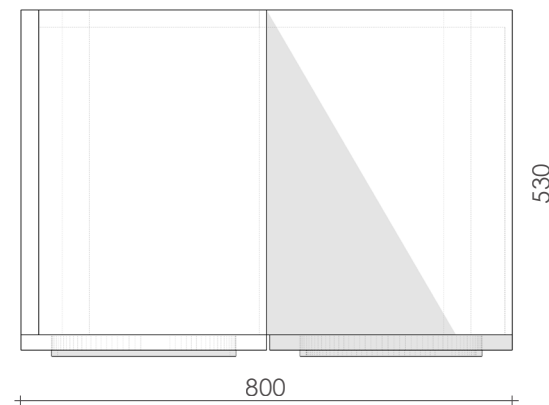

Plan

*All Dimensions are in MM.

Type C
Furniture 8
Pantry Unit

Front Elevation

Plan

*All Dimensions are in MM.

Wood Veneer

Cane