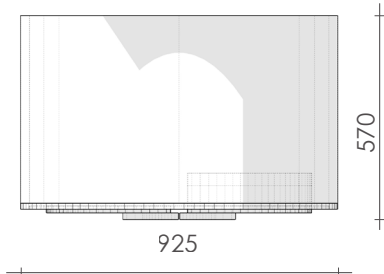

*All Dimensions are in MM.

Type C
Furniture 5
Sofa Seating

Type : Loose Furniture
LS_TR_15

Front Elevation

Side Elevation

Plan

*All Dimensions are in MM.

Type C
Furniture 6
Study Table

Type : Loose Furniture
LS_TR_16

Front Elevation

Side Elevation

Plan

*All Dimensions are in MM.

Type : Loose Furniture
LS_TR_17

Type C
Furniture 7
Wardrobe

Front Elevation