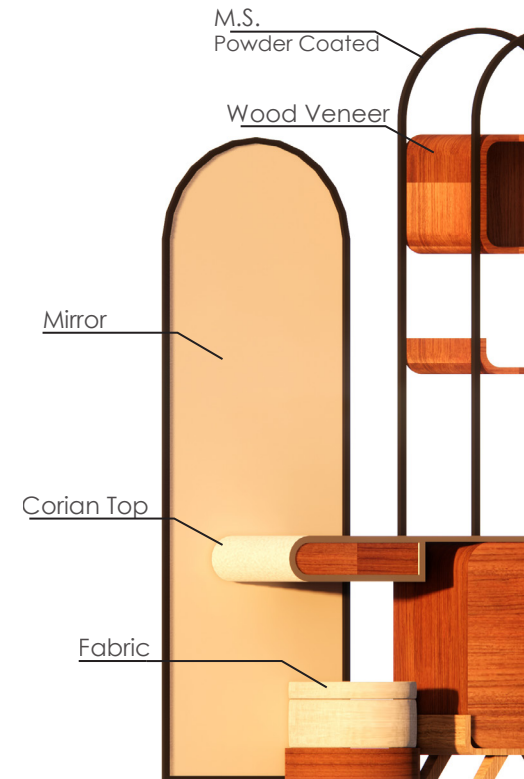

*All Dimensions are in MM.

Type B
Furniture 2
Luggage Unit

Type : Loose Furniture
LS_TR_04

Front Elevation

Side Elevation

Plan

*All Dimensions are in MM.

Type : Loose Furniture
LS_TR_07
LS_TR_08

Type B
Furniture 3-4
**Pantry cum Dressing Unit /
Dressing Pouffe**

Plan

*All Dimensions are in MM.

Type B
Furniture 5
Side Table

Fermented Glass Mosaic

M.S.
Powder Coated
Ghana Teak
Solid Wood

*All Dimensions are in MM.