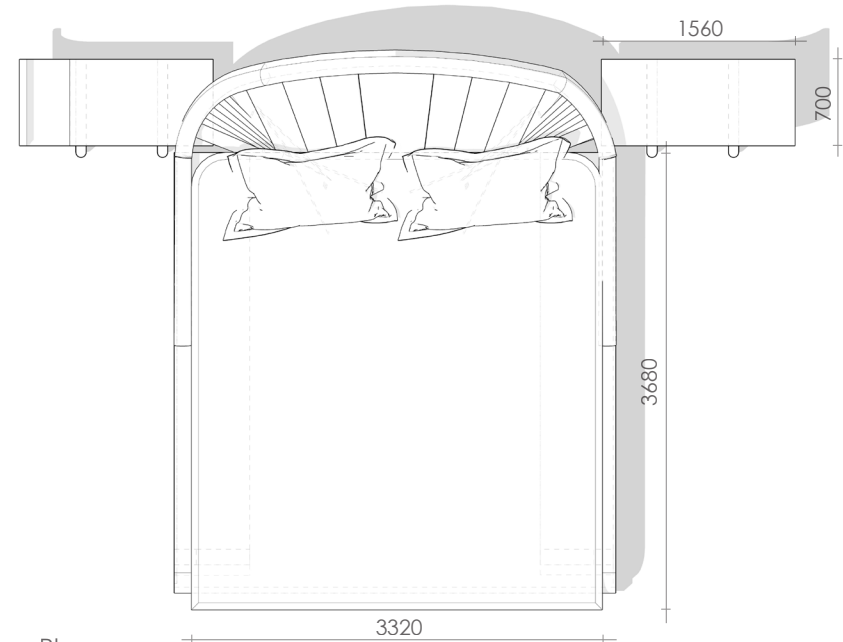

Type B
Furniture 3-4
**Pantry cum Dressing Unit /
Dressing Pouffe**

Plan

*All Dimensions are in MM.

Type B
Furniture 5
Side Table

Fermented Glass Mosaic

M.S.
Powder Coated
Ghana Teak
Solid Wood

*All Dimensions are in MM.

Cottage
Type C-01

Cottage
Type C-02

Type C
Furniture 1
Bed / Side Table

Type : Loose Furniture
LS_TR_10
LS_TR_11

Front Elevation

Plan

Ghana Teak
Solid Wood

White Ash
Solid Wood