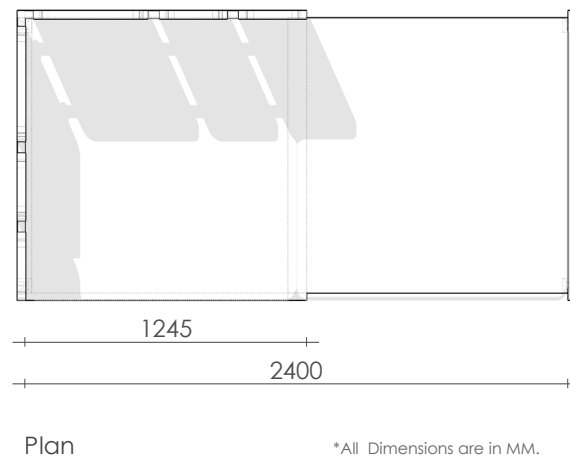

Type : Loose Furniture
LS_TR_01