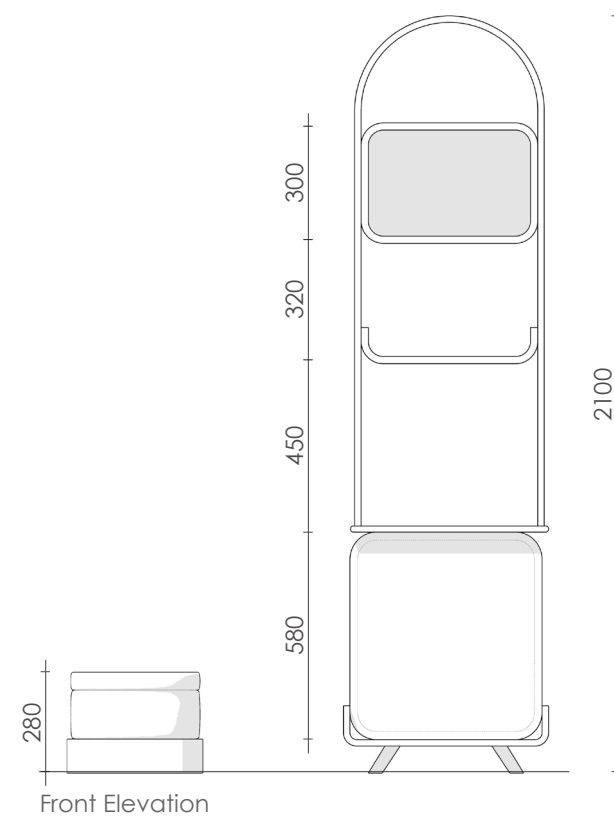

923, Shivalik Shilp, Iscon Cross Road, Bopal Ambli Road,
Ahmedabad

Cottage
Type A-01

Cottage
Type A-02

Cottage
Type A-03

Type A
Furniture 1
Sofa cum Bed

Type : Loose Furniture
LS_TR_01

*All Dimensions are in MM.

Type A
Furniture 2-3
**Pantry Unit with Display/
Dressing Pouffe**

Front Elevation

380

Plan

550

430

*All Dimensions are in MM.

Type : Loose Furniture
LS_TR_02
LS_TR_03