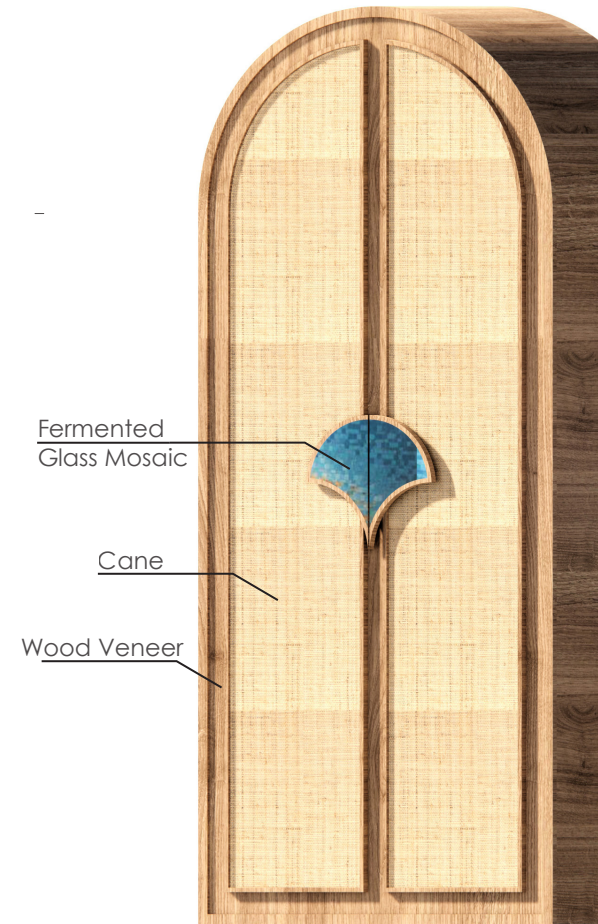

*All Dimensions are in MM.