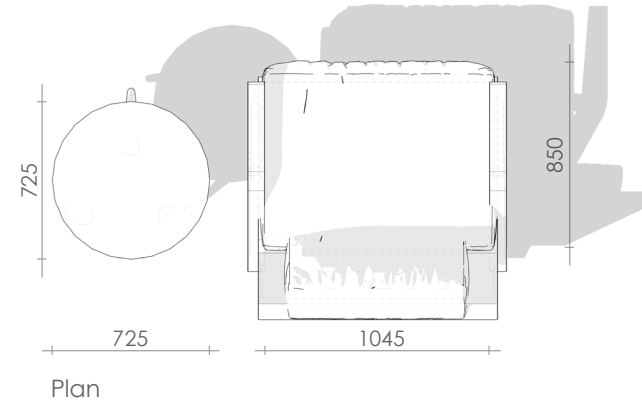

Type B
Furniture 3-4
**Pantry cum Dressing Unit /
Dressing Pouffe**

Plan

*All Dimensions are in MM.

Type B
Furniture 5
Side Table

Fermented Glass Mosaic

M.S.
Powder Coated
Ghana Teak
Solid Wood

*All Dimensions are in MM.

Cottage
Type C-01

Cottage
Type C-02

Type C
Furniture 1
Bed / Side Table

Type : Loose Furniture
LS_TR_10
LS_TR_11

Front Elevation

Plan

Ghana Teak
Solid Wood

White Ash
Solid Wood

*All Dimensions are in MM.

Type C
Furniture 2-3
Lounge Chair / Center Table

Type : Loose Furniture
LS_TR_12
LS_TR_13

*All Dimensions are in MM.

Type C
Furniture 4
Study Chair

Type : Loose Furniture
LS_TR_14